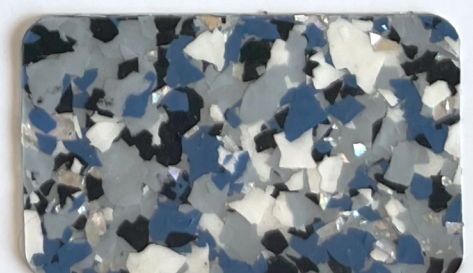

## VINYL FLAKE

**Domino** 1/4"

**Orbit** 1/4"

**Outback** 1/4"

**Tidal Wave** 1/4"

**Nightfall** 1/4"

**Gravel** 1/4"

**Creekbed** 1/4"

**Hog** 1/4"

**Basalt** 1/4"

**Schist** 1/4"

**Pumice** 1/4"

**Jawbreaker** Hybrid

**Juneau** Hybrid

**Domino** 3% Holographic Glitter 1/4"

**Orbit** 3% Holographic Glitter 1/4"