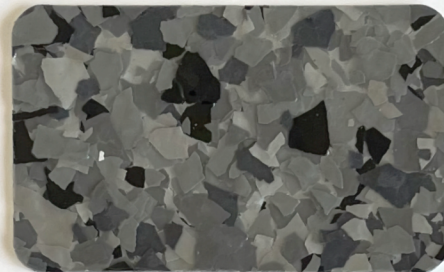

## VINYL FLAKE

**Domino** 1/4"

**Orbit** 1/4"

**Outback** 1/4"

**Tidal Wave** 1/4"

**Nightfall** 1/4"

**Gravel** 1/4"

**Creekbed** 1/4"

**Hog** 1/4"

**Basalt** 1/4"

**Schist** 1/4"

**Pumice** 1/4"

**Jawbreaker** Hybrid

**Juneau** Hybrid

**Domino** 3% Holographic Glitter 1/4"

**Orbit** 3% Holographic Glitter 1/4"